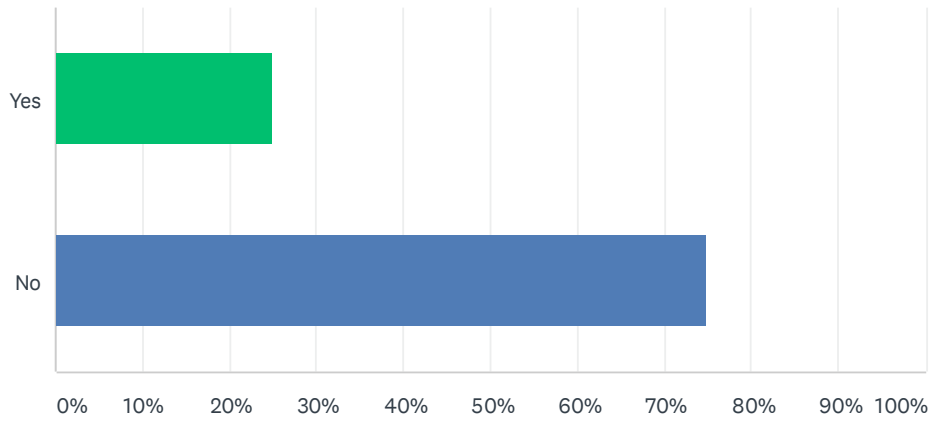

Q1 Your major is in which of the following divisions? (check all that apply)

Answered: 16 Skipped: 0

ANSWER CHOICES	RESPONSES	
Engineering or Computer Science	0.00%	0
Humanities & Fine Arts (History, Film Studies, Philosophy, etc.)	0.00%	0
Sciences (Mathematical, Life, Physical)	12.50%	2
Social Sciences (Economics, Communication, Anthropology, etc.)	6.25%	1
College of Creative Studies	0.00%	0
other (pharmacology, actuarial science, etc.)	100.00%	16
Total Respondents: 16		

Q2 Were you a transfer student?

Answered: 16 Skipped: 0

ANSWER CHOICES	RESPONSES	
Yes	25.00%	4
No	75.00%	12
TOTAL		16

Q3 On average, how many hours per week did you spend in the Library's physical spaces?

Answered: 16 Skipped: 0

ANSWER CHOICES	RESPONSES	
less than 1	12.50%	2
1-5	31.25%	5
6-10	18.75%	3
11-15	18.75%	3
16-20	0.00%	0
more than 20	18.75%	3
TOTAL		16

Q4 On the whole, how important do you feel the Library was to your success at UCSB?