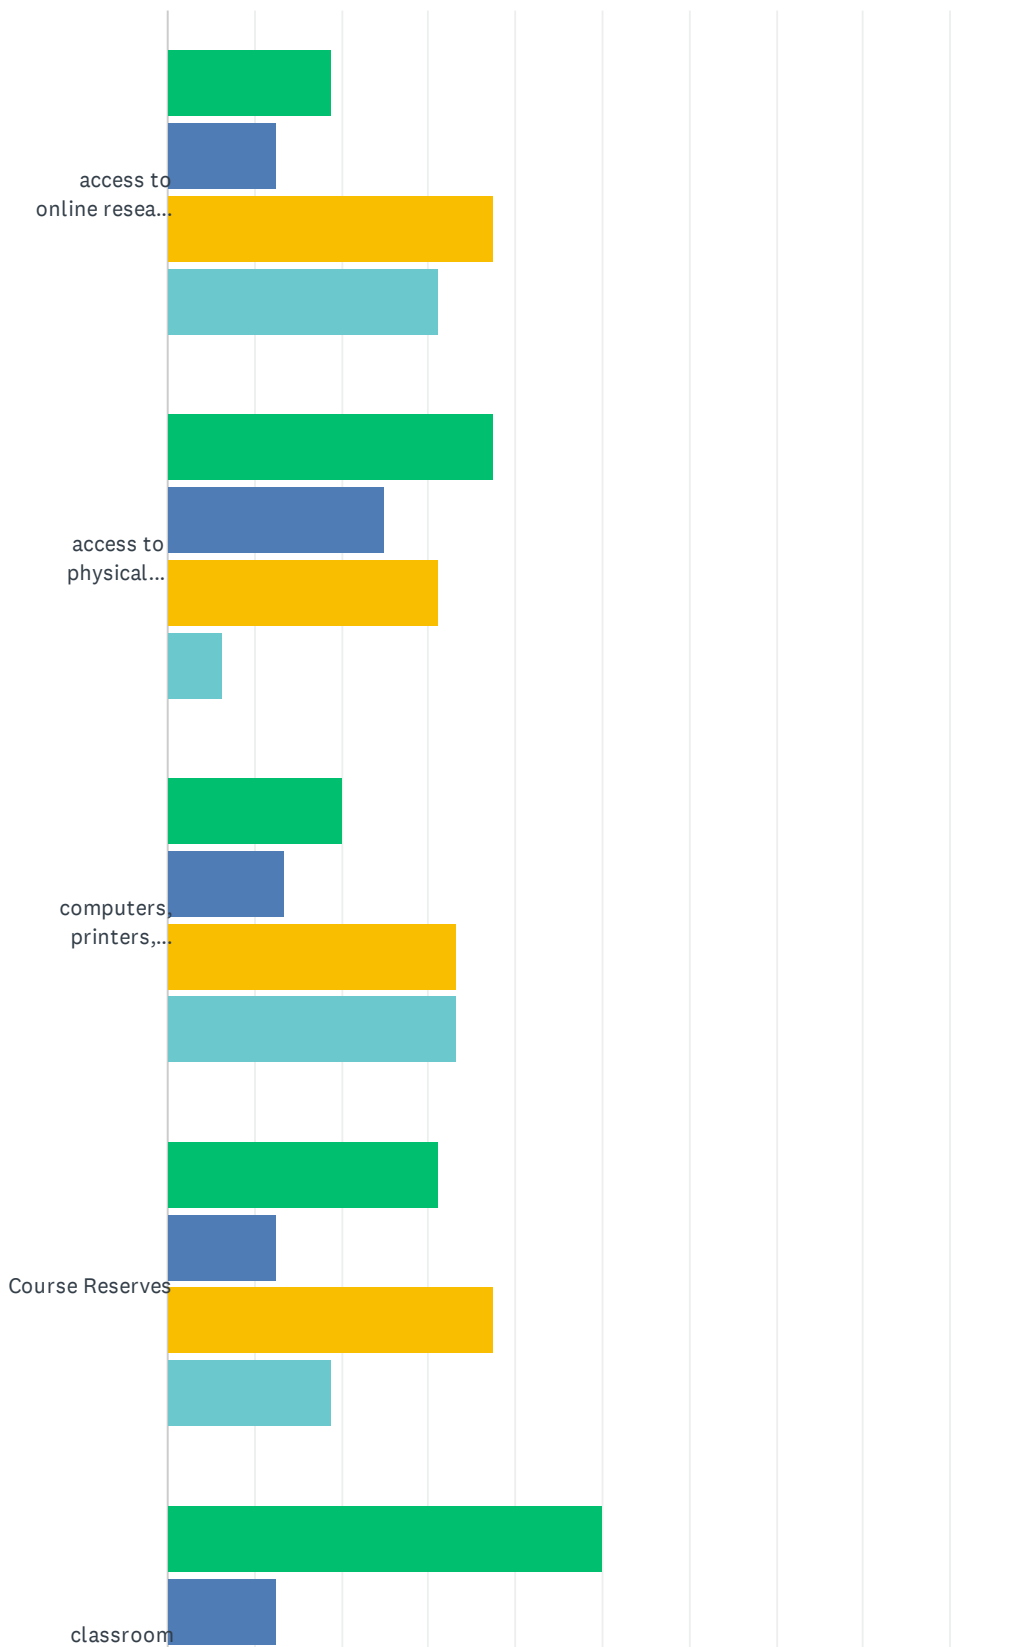

Q5 How would you characterize the value of these Library services and programs to your success as a student at UCSB?

Answered: 16 Skipped: 0