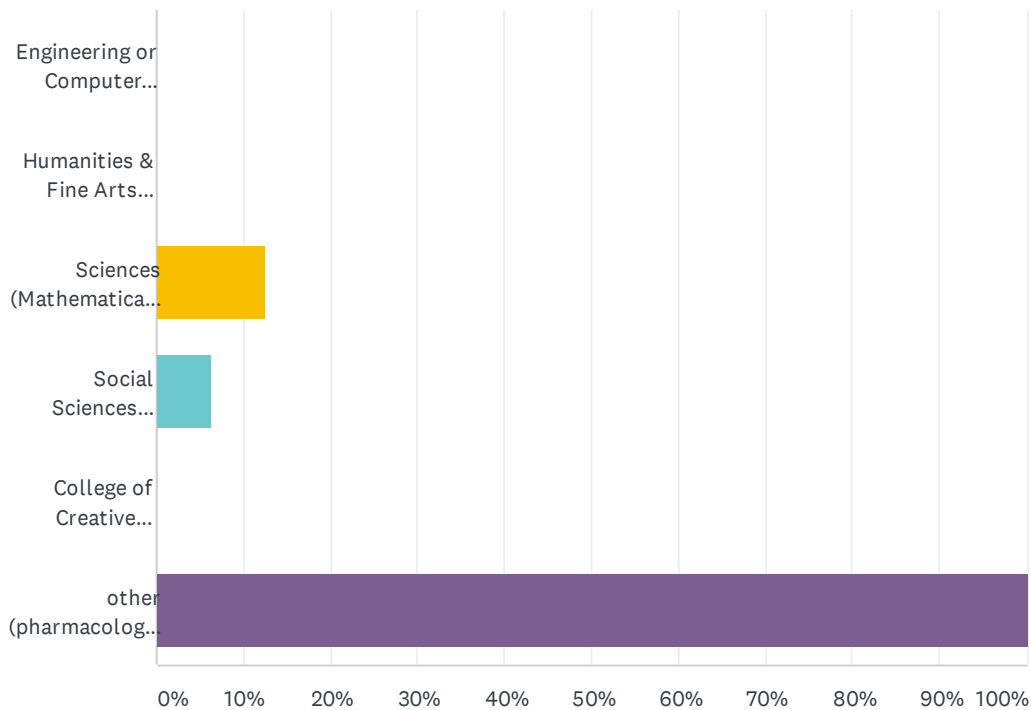

Q1 Your major is in which of the following divisions? (check all that apply)

Answered: 16 Skipped: 0

ANSWER CHOICES	RESPONSES	
Engineering or Computer Science	0.00%	0
Humanities & Fine Arts (History, Film Studies, Philosophy, etc.)	0.00%	0
Sciences (Mathematical, Life, Physical)	12.50%	2
Social Sciences (Economics, Communication, Anthropology, etc.)	6.25%	1
College of Creative Studies	0.00%	0
other (pharmacology, actuarial science, etc.)	100.00%	16
Total Respondents: 16		

Q2 Were you a transfer student?

Answered: 16 Skipped: 0

ANSWER CHOICES	RESPONSES	
Yes	25.00%	4
No	75.00%	12
TOTAL		16

Q3 On average, how many hours per week did you spend in the Library's physical spaces?

Answered: 16 Skipped: 0

ANSWER CHOICES	RESPONSES	
less than 1	12.50%	2
1-5	31.25%	5
6-10	18.75%	3
11-15	18.75%	3
16-20	0.00%	0
more than 20	18.75%	3
TOTAL		16

Q4 On the whole, how important do you feel the Library was to your success at UCSB?