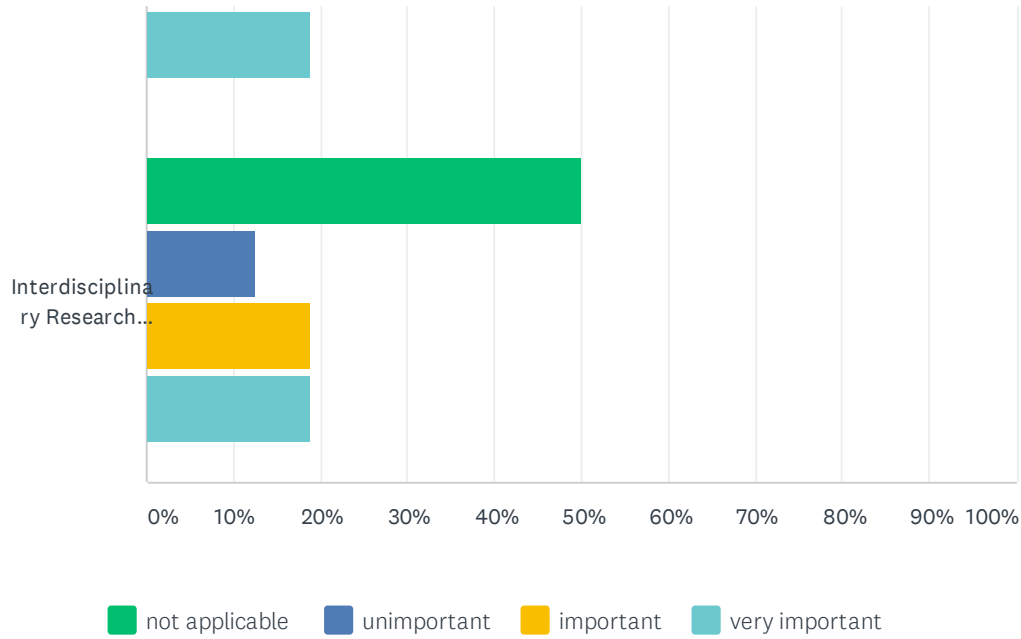

UCSB Library Survey - Graduating Students 2020-2021

	NOT APPLICABLE	UNIMPORTANT	IMPORTANT	VERY IMPORTANT	TOTAL	WEIGHTED AVERAGE
access to online research materials	18.75% 3	12.50% 2	37.50% 6	31.25% 5	16	2.81
access to physical research materials	37.50% 6	25.00% 4	31.25% 5	6.25% 1	16	2.06
computers, printers, scanners, wireless, Library laptops	20.00% 3	13.33% 2	33.33% 5	33.33% 5	15	2.80
Course Reserves	31.25% 5	12.50% 2	37.50% 6	18.75% 3	16	2.44
classroom instruction taught by a librarian	50.00% 8	12.50% 2	37.50% 6	0.00% 0	16	1.88
individual research assistance from a librarian	62.50% 10	18.75% 3	12.50% 2	6.25% 1	16	1.63
group study space	6.25% 1	12.50% 2	31.25% 5	50.00% 8	16	3.25
individual or quiet study space	0.00% 0	0.00% 0	31.25% 5	68.75% 11	16	3.69
attendance at events & exhibitions (including UCSB Reads program)	50.00% 8	18.75% 3	25.00% 4	6.25% 1	16	1.88
Interlibrary Loan (ILL)	50.00% 8	12.50% 2	18.75% 3	18.75% 3	16	2.06
Interdisciplinary Research Collaboratory	50.00% 8	12.50% 2	18.75% 3	18.75% 3	16	2.06