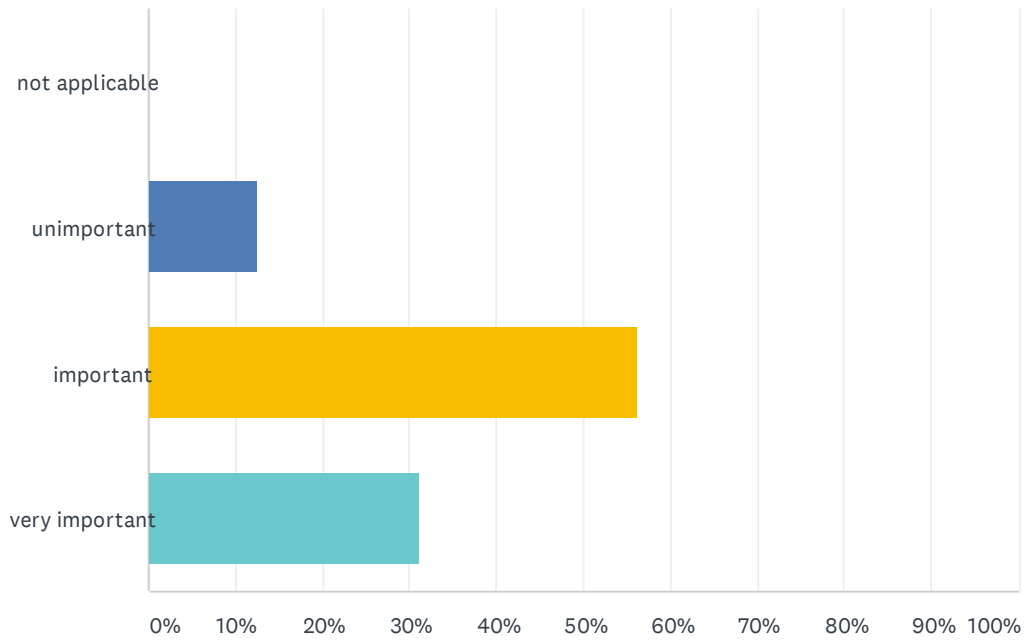

Q4 On the whole, how important do you feel the Library was to your success at UCSB?

Answered: 16 Skipped: 0

ANSWER CHOICES	RESPONSES	
not applicable	0.00%	0
unimportant	12.50%	2
important	56.25%	9
very important	31.25%	5
TOTAL		16