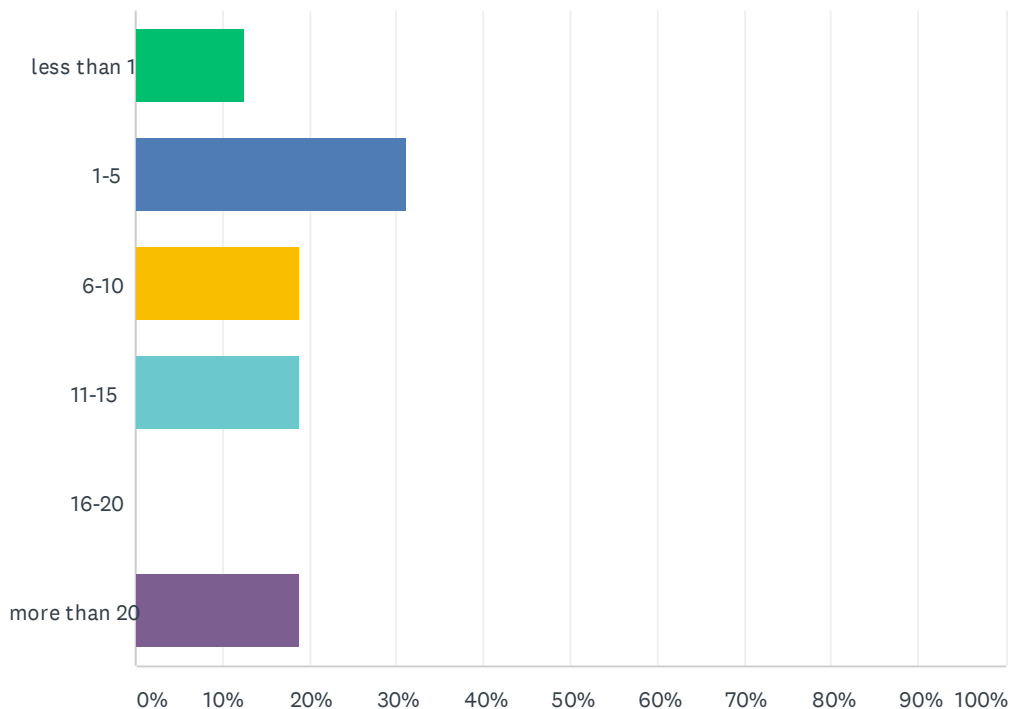

Q2 Were you a transfer student?

Answered: 16 Skipped: 0

ANSWER CHOICES	RESPONSES	
Yes	25.00%	4
No	75.00%	12
TOTAL		16

Q3 On average, how many hours per week did you spend in the Library's physical spaces?

Answered: 16 Skipped: 0

ANSWER CHOICES	RESPONSES	
less than 1	12.50%	2
1-5	31.25%	5
6-10	18.75%	3
11-15	18.75%	3
16-20	0.00%	0
more than 20	18.75%	3
TOTAL		16

Q4 On the whole, how important do you feel the Library was to your success at UCSB?

Answered: 16 Skipped: 0

ANSWER CHOICES	RESPONSES	
not applicable	0.00%	0
unimportant	12.50%	2
important	56.25%	9
very important	31.25%	5
TOTAL		16

Q5 How would you characterize the value of these Library services and programs to your success as a student at UCSB?