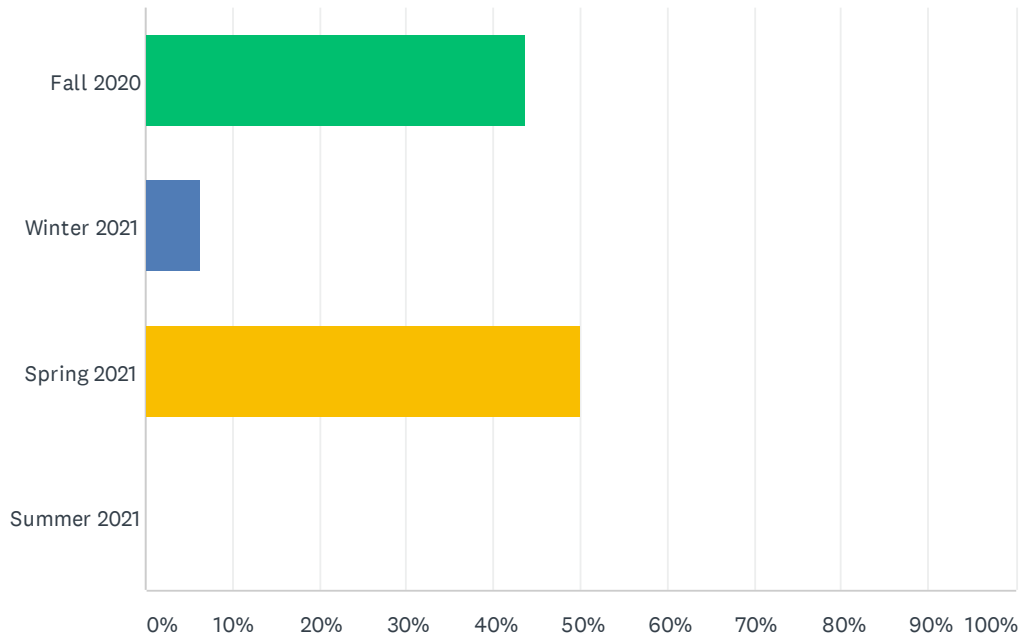

Answered: 16 Skipped: 0

ANSWER CHOICES	RESPONSES	
not applicable	0.00%	0
unimportant	12.50%	2
important	56.25%	9
very important	31.25%	5
TOTAL		16

Q5 How would you characterize the value of these Library services and programs to your success as a student at UCSB?

Answered: 16 Skipped: 0

UCSB Library Survey - Graduating Students 2020-2021

UCSB Library Survey - Graduating Students 2020-2021

	NOT APPLICABLE	UNIMPORTANT	IMPORTANT	VERY IMPORTANT	TOTAL	WEIGHTED AVERAGE
access to online research materials	18.75% 3	12.50% 2	37.50% 6	31.25% 5	16	2.81
access to physical research materials	37.50% 6	25.00% 4	31.25% 5	6.25% 1	16	2.06
computers, printers, scanners, wireless, Library laptops	20.00% 3	13.33% 2	33.33% 5	33.33% 5	15	2.80
Course Reserves	31.25% 5	12.50% 2	37.50% 6	18.75% 3	16	2.44
classroom instruction taught by a librarian	50.00% 8	12.50% 2	37.50% 6	0.00% 0	16	1.88
individual research assistance from a librarian	62.50% 10	18.75% 3	12.50% 2	6.25% 1	16	1.63
group study space	6.25% 1	12.50% 2	31.25% 5	50.00% 8	16	3.25
individual or quiet study space	0.00% 0	0.00% 0	31.25% 5	68.75% 11	16	3.69
attendance at events & exhibitions (including UCSB Reads program)	50.00% 8	18.75% 3	25.00% 4	6.25% 1	16	1.88
Interlibrary Loan (ILL)	50.00% 8	12.50% 2	18.75% 3	18.75% 3	16	2.06
Interdisciplinary Research Collaboratory	50.00% 8	12.50% 2	18.75% 3	18.75% 3	16	2.06

Q7 When did you graduate?

Answered: 16 Skipped: 0

ANSWER CHOICES	RESPONSES
Fall 2020	43.75% 7
Winter 2021	6.25% 1
Spring 2021	50.00% 8
Summer 2021	0.00% 0
TOTAL	16