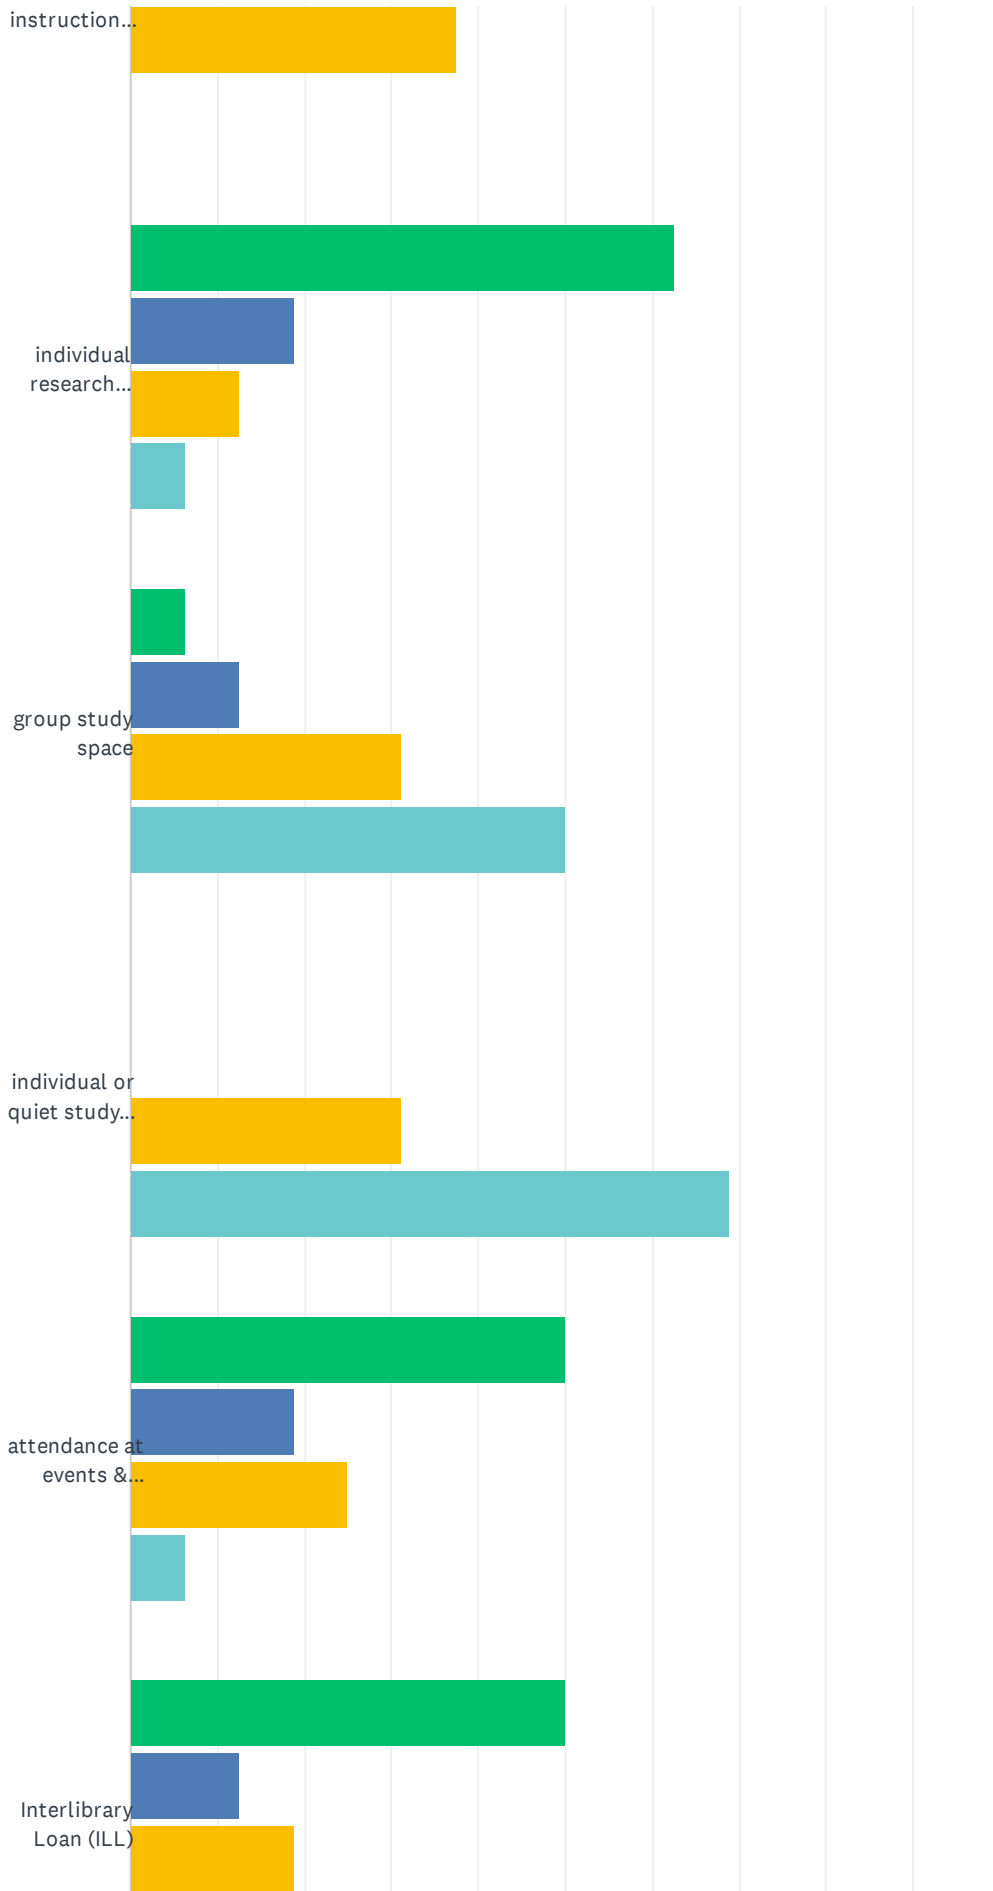

Answered: 16 Skipped: 0

ANSWER CHOICES	RESPONSES	
less than 1	12.50%	2
1-5	31.25%	5
6-10	18.75%	3
11-15	18.75%	3
16-20	0.00%	0
more than 20	18.75%	3
TOTAL		16

Q4 On the whole, how important do you feel the Library was to your success at UCSB?

Answered: 16 Skipped: 0

ANSWER CHOICES	RESPONSES	
not applicable	0.00%	0
unimportant	12.50%	2
important	56.25%	9
very important	31.25%	5
TOTAL		16

Q5 How would you characterize the value of these Library services and programs to your success as a student at UCSB?

Answered: 16 Skipped: 0

UCSB Library Survey - Graduating Students 2020-2021

UCSB Library Survey - Graduating Students 2020-2021

	NOT APPLICABLE	UNIMPORTANT	IMPORTANT	VERY IMPORTANT	TOTAL	WEIGHTED AVERAGE
access to online research materials	18.75% 3	12.50% 2	37.50% 6	31.25% 5	16	2.81
access to physical research materials	37.50% 6	25.00% 4	31.25% 5	6.25% 1	16	2.06
computers, printers, scanners, wireless, Library laptops	20.00% 3	13.33% 2	33.33% 5	33.33% 5	15	2.80
Course Reserves	31.25% 5	12.50% 2	37.50% 6	18.75% 3	16	2.44
classroom instruction taught by a librarian	50.00% 8	12.50% 2	37.50% 6	0.00% 0	16	1.88
individual research assistance from a librarian	62.50% 10	18.75% 3	12.50% 2	6.25% 1	16	1.63
group study space	6.25% 1	12.50% 2	31.25% 5	50.00% 8	16	3.25
individual or quiet study space	0.00% 0	0.00% 0	31.25% 5	68.75% 11	16	3.69
attendance at events & exhibitions (including UCSB Reads program)	50.00% 8	18.75% 3	25.00% 4	6.25% 1	16	1.88
Interlibrary Loan (ILL)	50.00% 8	12.50% 2	18.75% 3	18.75% 3	16	2.06
Interdisciplinary Research Collaboratory	50.00% 8	12.50% 2	18.75% 3	18.75% 3	16	2.06